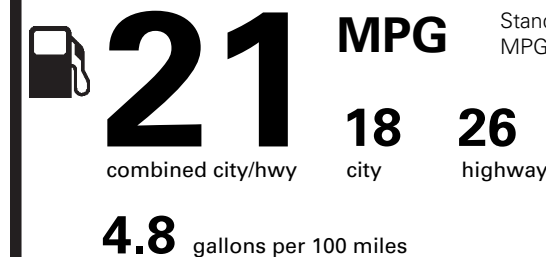

FUNCTIONAL

- 360 DEGREE CAMERA
- CRUISE CONTROL
- INTELLIGENT ACCESS W/PUSH BUTTON START
- LANE-KEEPING SYSTEM
- LINCOLN CONNECT - 4G MODEM WITH WIFI CAPABILITY
- LINCOLN DRIVE MODES
- PIANO KEY SHIFTER
- RAIN-SENSING WIPERS
- REMOTE KEYLESS ENTRY
- REMOTE START
- REVEL AUDIO W/14 SPEAKERS
- SECURICODE™ KEYLESS KEYPAD
- SYNC3® W/ VOICE ACT NAV

SAFETY/SECURITY

- ADVANCETRAC WITH RSC
- AIRBAGS - SAFETY CANOPY
- AIRBAGS-DRVR&PASS KNEE
- AIRBAGS-DUAL-STAGE FRONT
- AUTO HIGH BEAMS
- PERIMETER ALARM
- PERSONAL SAFETY SYSTEM™
- PRE-COLLISION ASSIST W/AEB
- TIRE PRESSURE MONITOR SYS

WARRANTY

- 4YR/50K MILE WARRANTY
- 4YR/50K PICKUPDELIVERY SVC
- 6YR/70K MI POWERTRAIN WARR

INCLUDED ON THIS VEHICLE

EQUIPMENT GROUP 200A

OPTIONAL EQUIPMENT/OTHER

2021 MODEL YEAR	
PRISTINE WHITE	695.00
.20" MACH MAGNETIC PAINT WHEEL	
.P255/55R20 A/S TIRES	
50 STATE EMISSIONS	NO CHARGE
ELEMENTS PACKAGE PLUS	1,450.00
LINCOLN CO-PILOT 360 PLUS PKG	2,500.00
FRONT LICENSE PLATE BRACKET	NO CHARGE

PRICE INFORMATION

BASE PRICE	$57,110.00
TOTAL OPTIONS/OTHER	4,645.00
TOTAL VEHICLE & OPTIONS/OTHER	61,755.00
DESTINATION & DELIVERY	1,095.00

EPA DOT Fuel Economy and Environment

Gasoline Vehicle

Fuel Economy

Standard SUVs range from 13 to 101 MPG. The best vehicle rates 141 MPGe.

You spend **$2,250**

more in fuel costs over 5 years compared to the average new vehicle.

Annual fuel cost **$1,950**